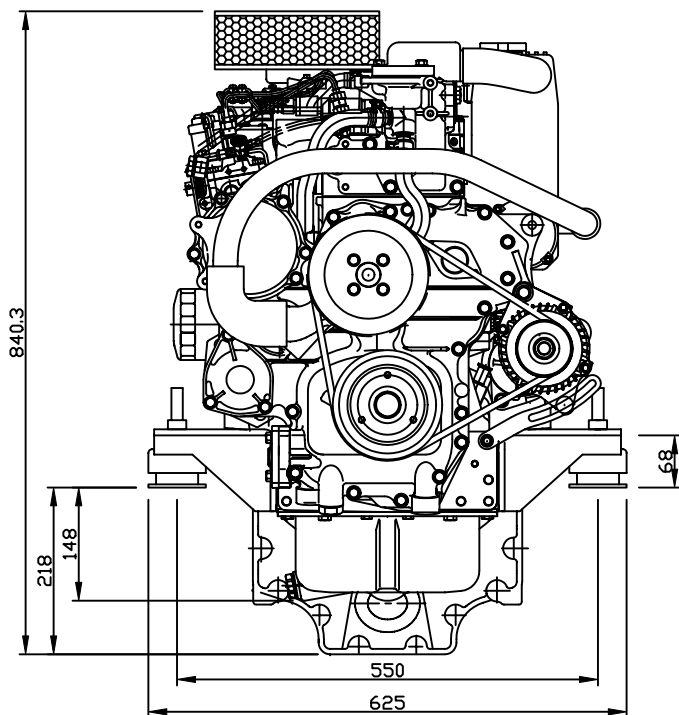

FLEXIBLE MOUNTS

REV	DESCRIPTION	DATE	APP'D	DRAWN	NOTES
01					

TITLE: BV3300 HEAT EXCHANGE WITH HURTH ZF63 IV

DIMENSIONS IN MM (INCH) DO NOT SCALE

BETA MARINE

BETA MARINE LTD,
MERRETT'S MILLS,
BATH ROAD,
SOUTH WOODCHESTER,
STROUD, GLOS. GL5 5EU

DRAWN BY: TW
CHECKED BY: LT

SIZE A4
DWG NO. 100-06068
SCALE NTS
PAGE 1 of 1
DATE 11/03/04

REV

TEL: (01453) 835282 FAX: (01453) 835284