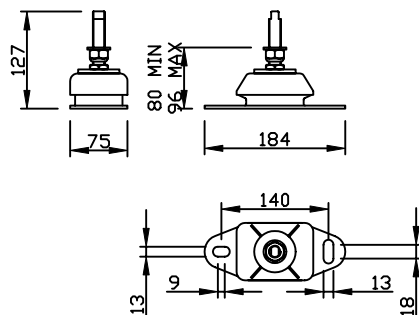

FLEXIBLE MOUNTS

REV	DESCRIPTION	DATE	APP'D	DRAWN	NOTES
01					

TITLE: BV3300 HEAT EXCHANGE WITH HURTH ZF63 IV

DIMENSIONS IN MM (INCH) DO NOT SCALE

BETA MARINE

BETA MARINE LTD,
MERRETT'S MILLS,
BATH ROAD,
SOUTH WOODCHESTER,
STROUD, GLOS. GL5 5EU

DRAWN BY: TW
CHECKED BY: LT

SIZE A4
DWG NO. 100-06068
SCALE NTS
PAGE 1 of 1
DATE 11/03/04

REV

TEL: (01453) 835282 FAX: (01453) 835284