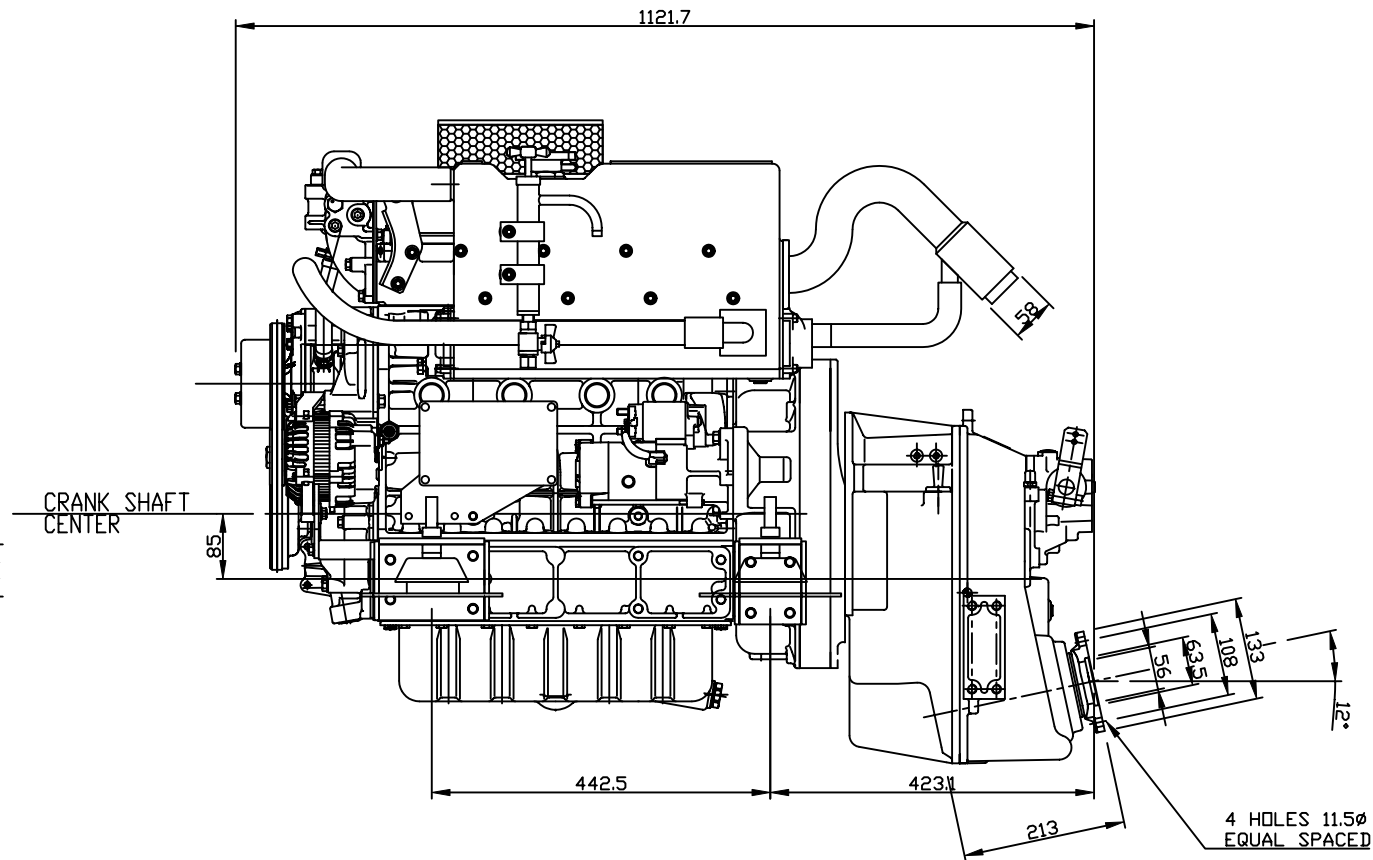

FLEXIBLE MOUNTS

REV	DESCRIPTION	DATE	APP'D	DRAWN	NOTES
01					

TITLE: BV3300 HEAT EXCHANGE WITH HURTH ZF63 IV

DIMENSIONS IN MM (INCH) DO NOT SCALE

BETA MARINE

BETA MARINE LTD,
MERRETT'S MILLS,
BATH ROAD,
SOUTH WOODCHESTER,
STROUD, GLOS. GL5 5EU

DRAWN BY: TW
CHECKED BY: LT

SIZE A4
DWG NO. 100-06068
SCALE NTS
PAGE 1 of 1
DATE 11/03/04

REV

TEL: (01453) 835282 FAX: (01453) 835284